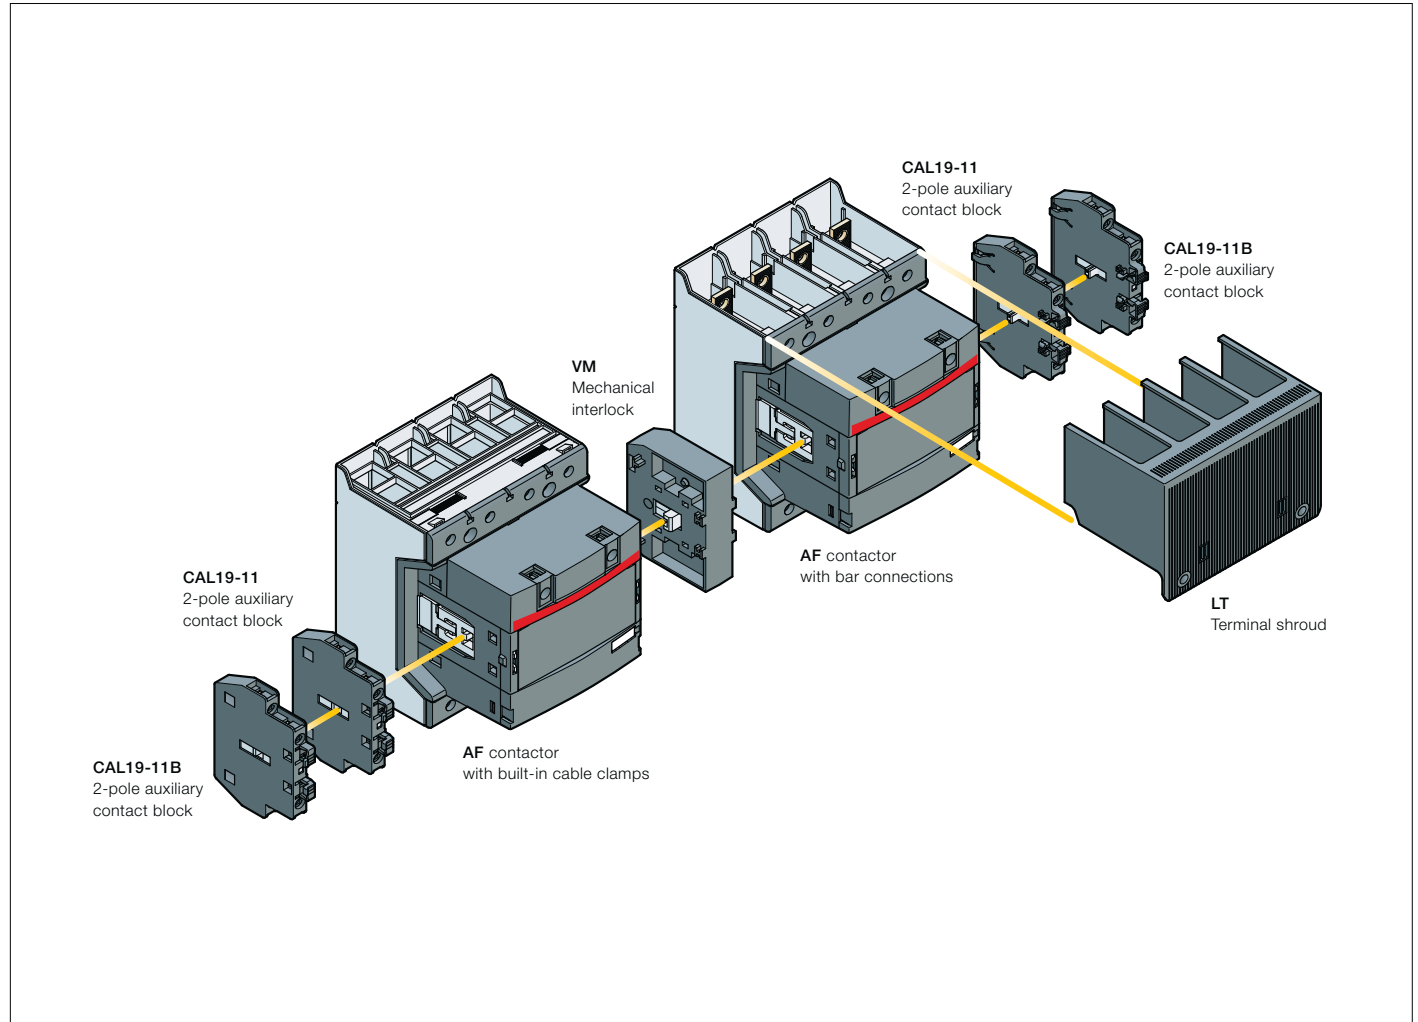

AF116 ... AF370 4-pole contactors

Main accessories

Main accessories (other accessories available)

Main accessory fitting details

Contactor types	Main poles	Available auxiliary contacts	Side-mounted accessories		
			Auxiliary contact blocks		Mechanical interlock units (between two contactors)
			CAL19-11 (3)	CAL19-11B (3)	
AF116 ... AF370	4	0 0 0	2 x CAL19-11	+ 2 x CAL19-11B	-
AF116 ... AF370	4	0 0 0	2 x CAL19-11 (1)	+ 2 x CAL19-11B (1)	+ VM... (2)

(1) Total number of auxiliary contact blocks for the two contactors.

(2) Interlock type, according to the contactor ratings (see "Accessories").

(3) The CEL19 auxiliary contact blocks can replace the CAL19-11 and CAL19-11B. Though, no auxiliary contact block can be mounted outside the CEL19.